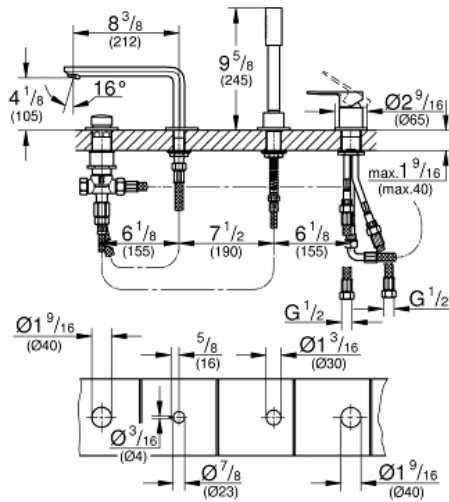

LINEARE Four-Hole Bathtub Faucet with Handshower

MODEL # 19577001

Pure Freude
an Wasser

GROHE

Product Description:

LINEARE

Four-Hole Bathtub Faucet with Handshower

Standard Specification:

- GROHE SilkMove 35 mm ceramic cartridge
- With temperature limiter
- GROHE StarLight chrome finish
- Pre-assembled spout mounting
- OHM operating element
- Metal lever handle
- Bath inlet with flow control
- Bath/shower diverter
- Hand shower Sena Stick (26 465)
- 79" metal shower hose
- Stainless steel flex lines
- Connection for shower hose
- Protected against backflow
- Min. recommended pressure: 15 psi

Color:

- 19577001 StarLight Chrome